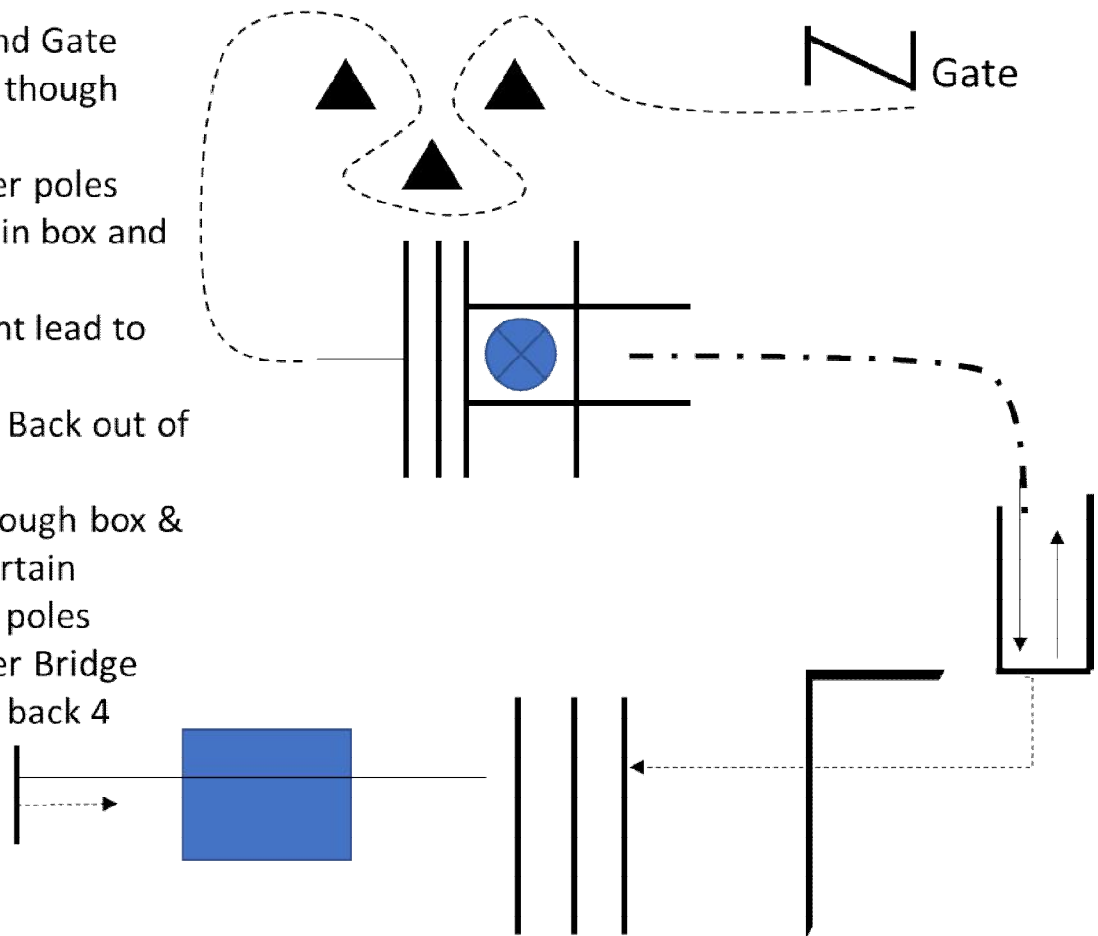

Citrus County Fair Association

March 15, 2020

Trail & In hand Trail

1. Right Hand Gate
2. Jog/Trot through cones
3. Walk over poles
4. 360 turn in box and walk out
5. Lope right lead to Box
6. Halt and Back out of Open Box
7. Walk through box & Cowboy curtain
8. Jog over poles
8. Walk over Bridge
9. Halt and back 4 steps

In hand Trail Jog where it says lope