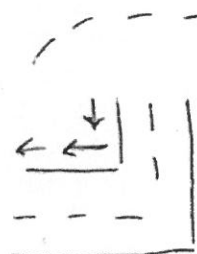

SENIOR RIDING TRAIL CLASS

3-21-2021
Sunday

1. DRAG LOG
2. TROT THROUGH POLES
3. TROT INTO SQUARE
4. BACK OUT OF SQUARE
5. WALK OVER BRIDGE
6. WALK THROUGH L
7. BACK THROUGH L
8. WALK OVER TEETER TOTTER
9. TROT OVER GROUND POLES.
10. SIDE PASS
11. WALK THROUGH COWBOY CURTAIN