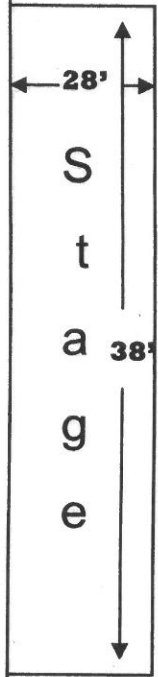

AUDITORIUM FLOOR LAYOUT

96'

84'

Enter