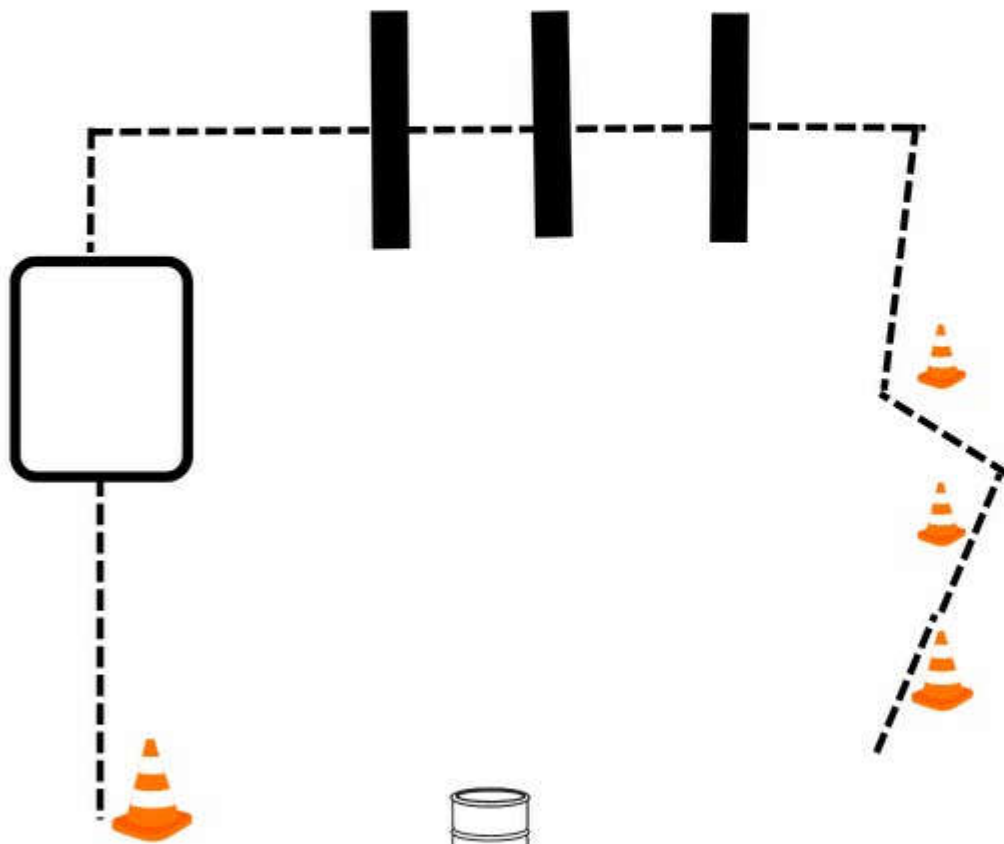

# Peewee In-hand Trail

## Key

- Start at cone
- Walk over bridge
- Walk over ground poles
- Weave through cones at a walk
- Trot to barrel and stop
- Exit arena