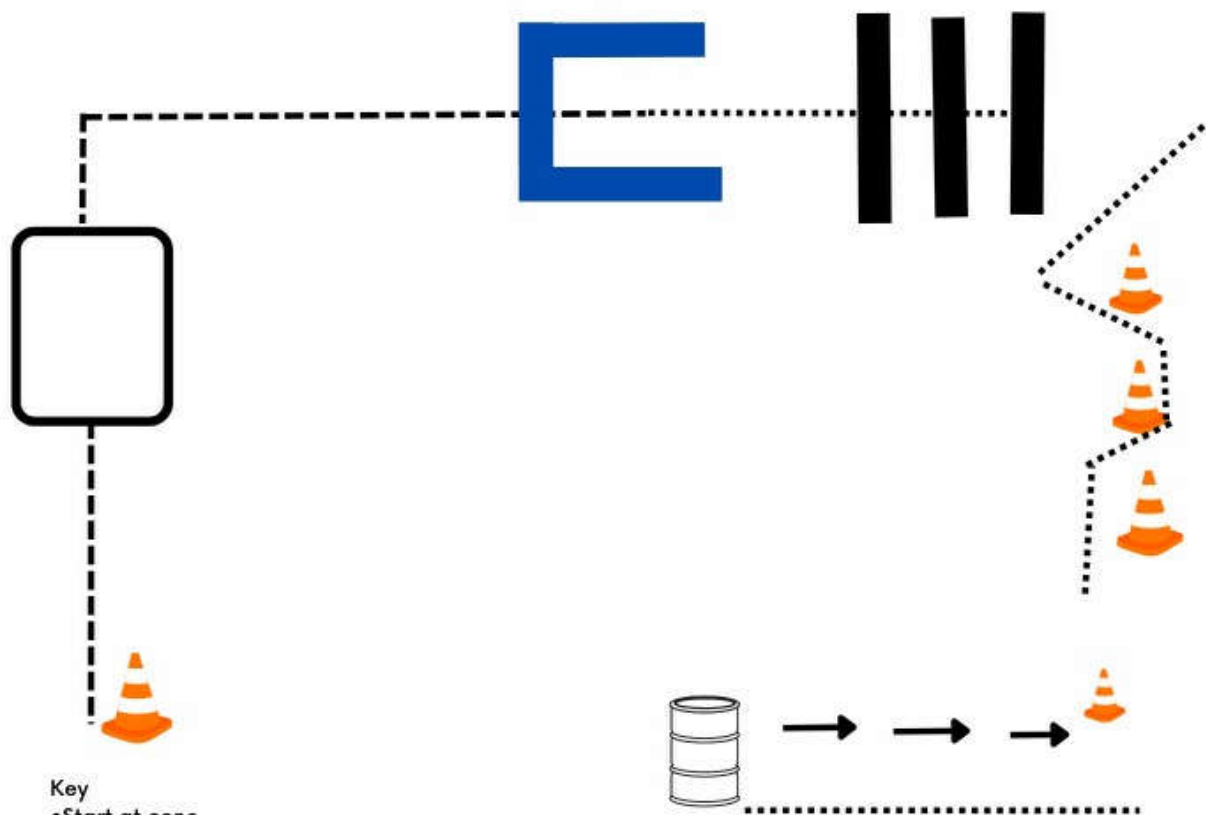

# Jr. In-hand Trail

**Key**

- Start at cone
- Walk over bridge
- Walk under cowboy curtain
- Trot over ground poles
- Weave through cones at a trot
- Trot to barrel and halt
- Back to cone
- Exit arena